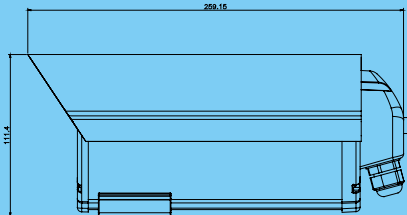

WEATHERPROOF IR 2-MEGAPIXEL IP CAMERA

Main Features

- High Definition 720P @ 30 FPS
- 2-Megapixel CMOS Sensor
- H.264/MJPEG/MPEG4 compression
- Video out
- IP66
- External Vari-focal lens adjustment
- True Day/Night Function
- Mechanism IR Cut Filter
- Fan Built-in
- IR Distance 40M / 30M
- Triple streaming
- Support iPhone/ Android/ Symbian/ Blackberry
- SDK for software integration
- Free Bundle 36 ch Recording Software
- Compatible with ONVIF standard

Interface

Accessory

Unit: mm

Specifications

CPU	ARM 9 ,32 bit RISC
RAM	256MB
Flash	16MB
Image Sensor	1/3.2" CMOS(2 Megapixel)
Sensitivity	0 Lux (IR on)
Lens Type	Vari-Focal 3.6~16mm, F1.2
Angle of View	20.8°~75.4° (horizontal) 15.7°~54.9° (vertical)
Fan On	Always On
ICR	Yes
LED	40M Model: 56 Unit 5φ 850nm infrared LED, 10000hrs 30M Model: 42 Unit 5φ 850nm infrared LED, 10000hrs
IR Distance	40M/30M
I/O	1 in/ 1 Relay Out
Video Out	1.0Vp-p, 75Ω, BNC
Audio	G.711 audio compression Interface: Mic in Audio output: 3.5mm phone jack Support 2-way audio
Power	DC 12V Power Consumption: IR on 8.7W, IR off 5.3W
Water Resistance	IP66
Operating Temperature	-10°C~40°C
Dimensions	114mm(ψ) x 260mm(D) (With Shield) 99.4mm(ψ) x 225mm(D) (Without Shield)
Weight	1600g